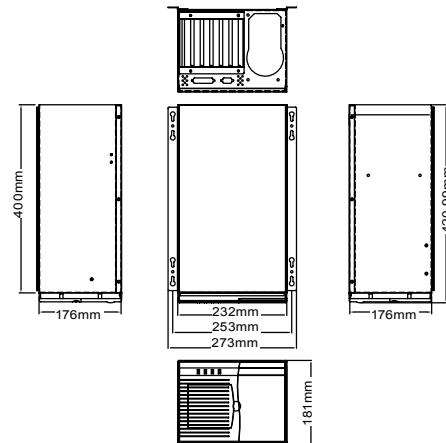

PAC-1000G 6-slot Full-size Compact Chassis

CD-ROM and HDD are not included in package

The hold-down clamp is designed to secure the cards within the chassis, protecting them from vibration.

Features

- RoHS compliant design
- One, 8 cm cooling fan with replaceable fan filter
- Plastic front panel with cover door

Specifications

| | |
|-------------------------|--|
| ◆ Construction | Metal with plastic front panel |
| ◆ SBC Form Factor | Full-size, slot CPU card |
| ◆ Drive Bays | 1 x Front-accessible 3.5" 1 x 5.25" 1 x 3.5" HDD |
| ◆ Cooling Fans | 1 x 8 cm |
| ◆ I/O Openings | 1 x LPT, 1 x COM |
| ◆ Expansion Slots | 6 slots |
| ◆ Indicators | Power, HDD |
| ◆ Buttons | Power switch, reset |
| ◆ Operating Temperature | 0°C ~ 50°C |
| ◆ Operating Humidity | 10% ~ 90% |
| ◆ Color | B: Black |
| ◆ Weight (Net/Gross) | 5.6 kg/8.8 kg |
| ◆ Dimensions (DxWxH) | 421 mm x 232 mm x 176 mm |

Dimensions (Unit: mm)

Backplane Options

| Model No. | SBC Type | PCI | ISA | PCIe | | | | PSU Connector |
|-----------|-----------|-----|-----|------|----|----|-----|---------------|
| | | | | x1 | x4 | x8 | x16 | |
| BP-6S-RS | ISA | 0 | 6 | 0 | 0 | 0 | 0 | AT |
| IP-6S-RS | PCISA | 3 | 2 | 0 | 0 | 0 | 0 | AT |
| IP-6SA-RS | PCISA | 3 | 2 | 0 | 0 | 0 | 0 | ATX |
| PCI-6S-RS | PICMG 1.0 | 4 | 2 | 0 | 0 | 0 | 0 | AT/ATX |
| PCI-5S-RS | PICMG 1.0 | 3 | 1 | 0 | 0 | 0 | 0 | AT/ATX |
| PE-6S2* | PICMG 1.3 | 3 | 0 | 0 | 1 | 0 | 1 | ATX |
| SPE-4S | PICMG 1.3 | 0 | 0 | 0 | 1 | 2 | 0 | ATX |
| SPE-6S | PICMG 1.3 | 0 | 0 | 0 | 5 | 0 | 0 | ATX |