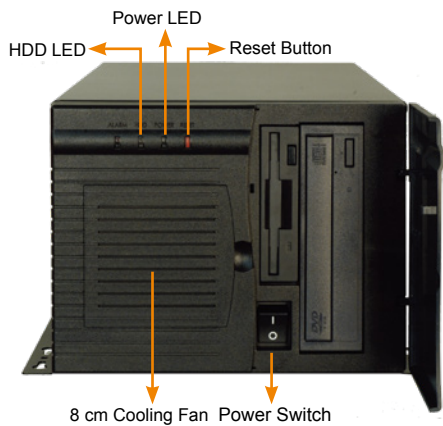

PAC-1000G 6-slot Full-size Compact Chassis

CD-ROM and HDD are not included in package

The hold-down clamp is designed to secure the cards within the chassis, protecting them from vibration.

Features

- RoHS compliant design
- One, 8 cm cooling fan with replaceable fan filter
- Plastic front panel with cover door

Specifications

| | |
|-------------------------|--|
| ◆ Construction | Metal with plastic front panel |
| ◆ SBC Form Factor | Full-size, slot CPU card |
| ◆ Drive Bays | 1 x Front-accessible 3.5" 1 x 5.25" 1 x 3.5" HDD |
| ◆ Cooling Fans | 1 x 8 cm |
| ◆ I/O Openings | 1 x LPT, 1 x COM |
| ◆ Expansion Slots | 6 slots |
| ◆ Indicators | Power, HDD |
| ◆ Buttons | Power switch, reset |
| ◆ Operating Temperature | 0°C ~ 50°C |
| ◆ Operating Humidity | 10% ~ 90% |
| ◆ Color | B: Black |
| ◆ Weight (Net/Gross) | 5.6 kg/8.8 kg |
| ◆ Dimensions (DxWxH) | 421 mm x 232 mm x 176 mm |

PAC-1000G supports single PS/2 PSU. For more IEI PSU models, please refer to section 5 or visit www.ieiworld.com.

Ordering Information

| Part No. | Description |
|----------------------|--|
| PAC-1000GB-R20/A130B | 6-slot full-size compact chassis, white, 1 x 8 cm fan, with ACE-A130B-R10 (300W ATX model), RoHS |