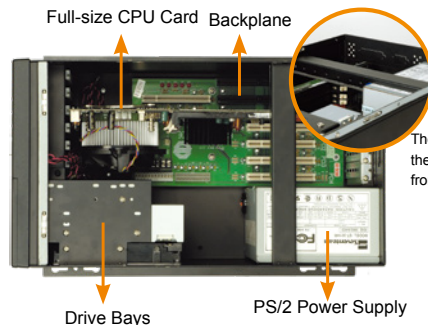

PAC-1000G 6-slot Full-size Compact Chassis

CD-ROM and HDD are not included in package

The hold-down clamp is designed to secure the cards within the chassis, protecting them from vibration.

Features

- RoHS compliant design
- One, 8 cm cooling fan with replaceable fan filter
- Plastic front panel with cover door

Specifications

| | |
|-------------------------|--|
| ◆ Construction | Metal with plastic front panel |
| ◆ SBC Form Factor | Full-size, slot CPU card |
| ◆ Drive Bays | 1 x Front-accessible 3.5" 1 x 5.25" 1 x 3.5" HDD |
| ◆ Cooling Fans | 1 x 8 cm |
| ◆ I/O Openings | 1 x LPT, 1 x COM |
| ◆ Expansion Slots | 6 slots |
| ◆ Indicators | Power, HDD |
| ◆ Buttons | Power switch, reset |
| ◆ Operating Temperature | 0°C ~ 50°C |
| ◆ Operating Humidity | 10% ~ 90% |
| ◆ Color | B: Black |
| ◆ Weight (Net/Gross) | 5.6 kg/8.8 kg |
| ◆ Dimensions (DxWxH) | 421 mm x 232 mm x 176 mm |

PAC-1000G supports single PS/2 PSU. For more IEI PSU models, please refer to section 5 or visit www.ieiworld.com.

Ordering Information

| Part No. | Description |
|----------------------|--|
| PAC-1000GB-R20/A130B | 6-slot full-size compact chassis, white, 1 x 8 cm fan, with ACE-A130B-R10 (300W ATX model), RoHS |